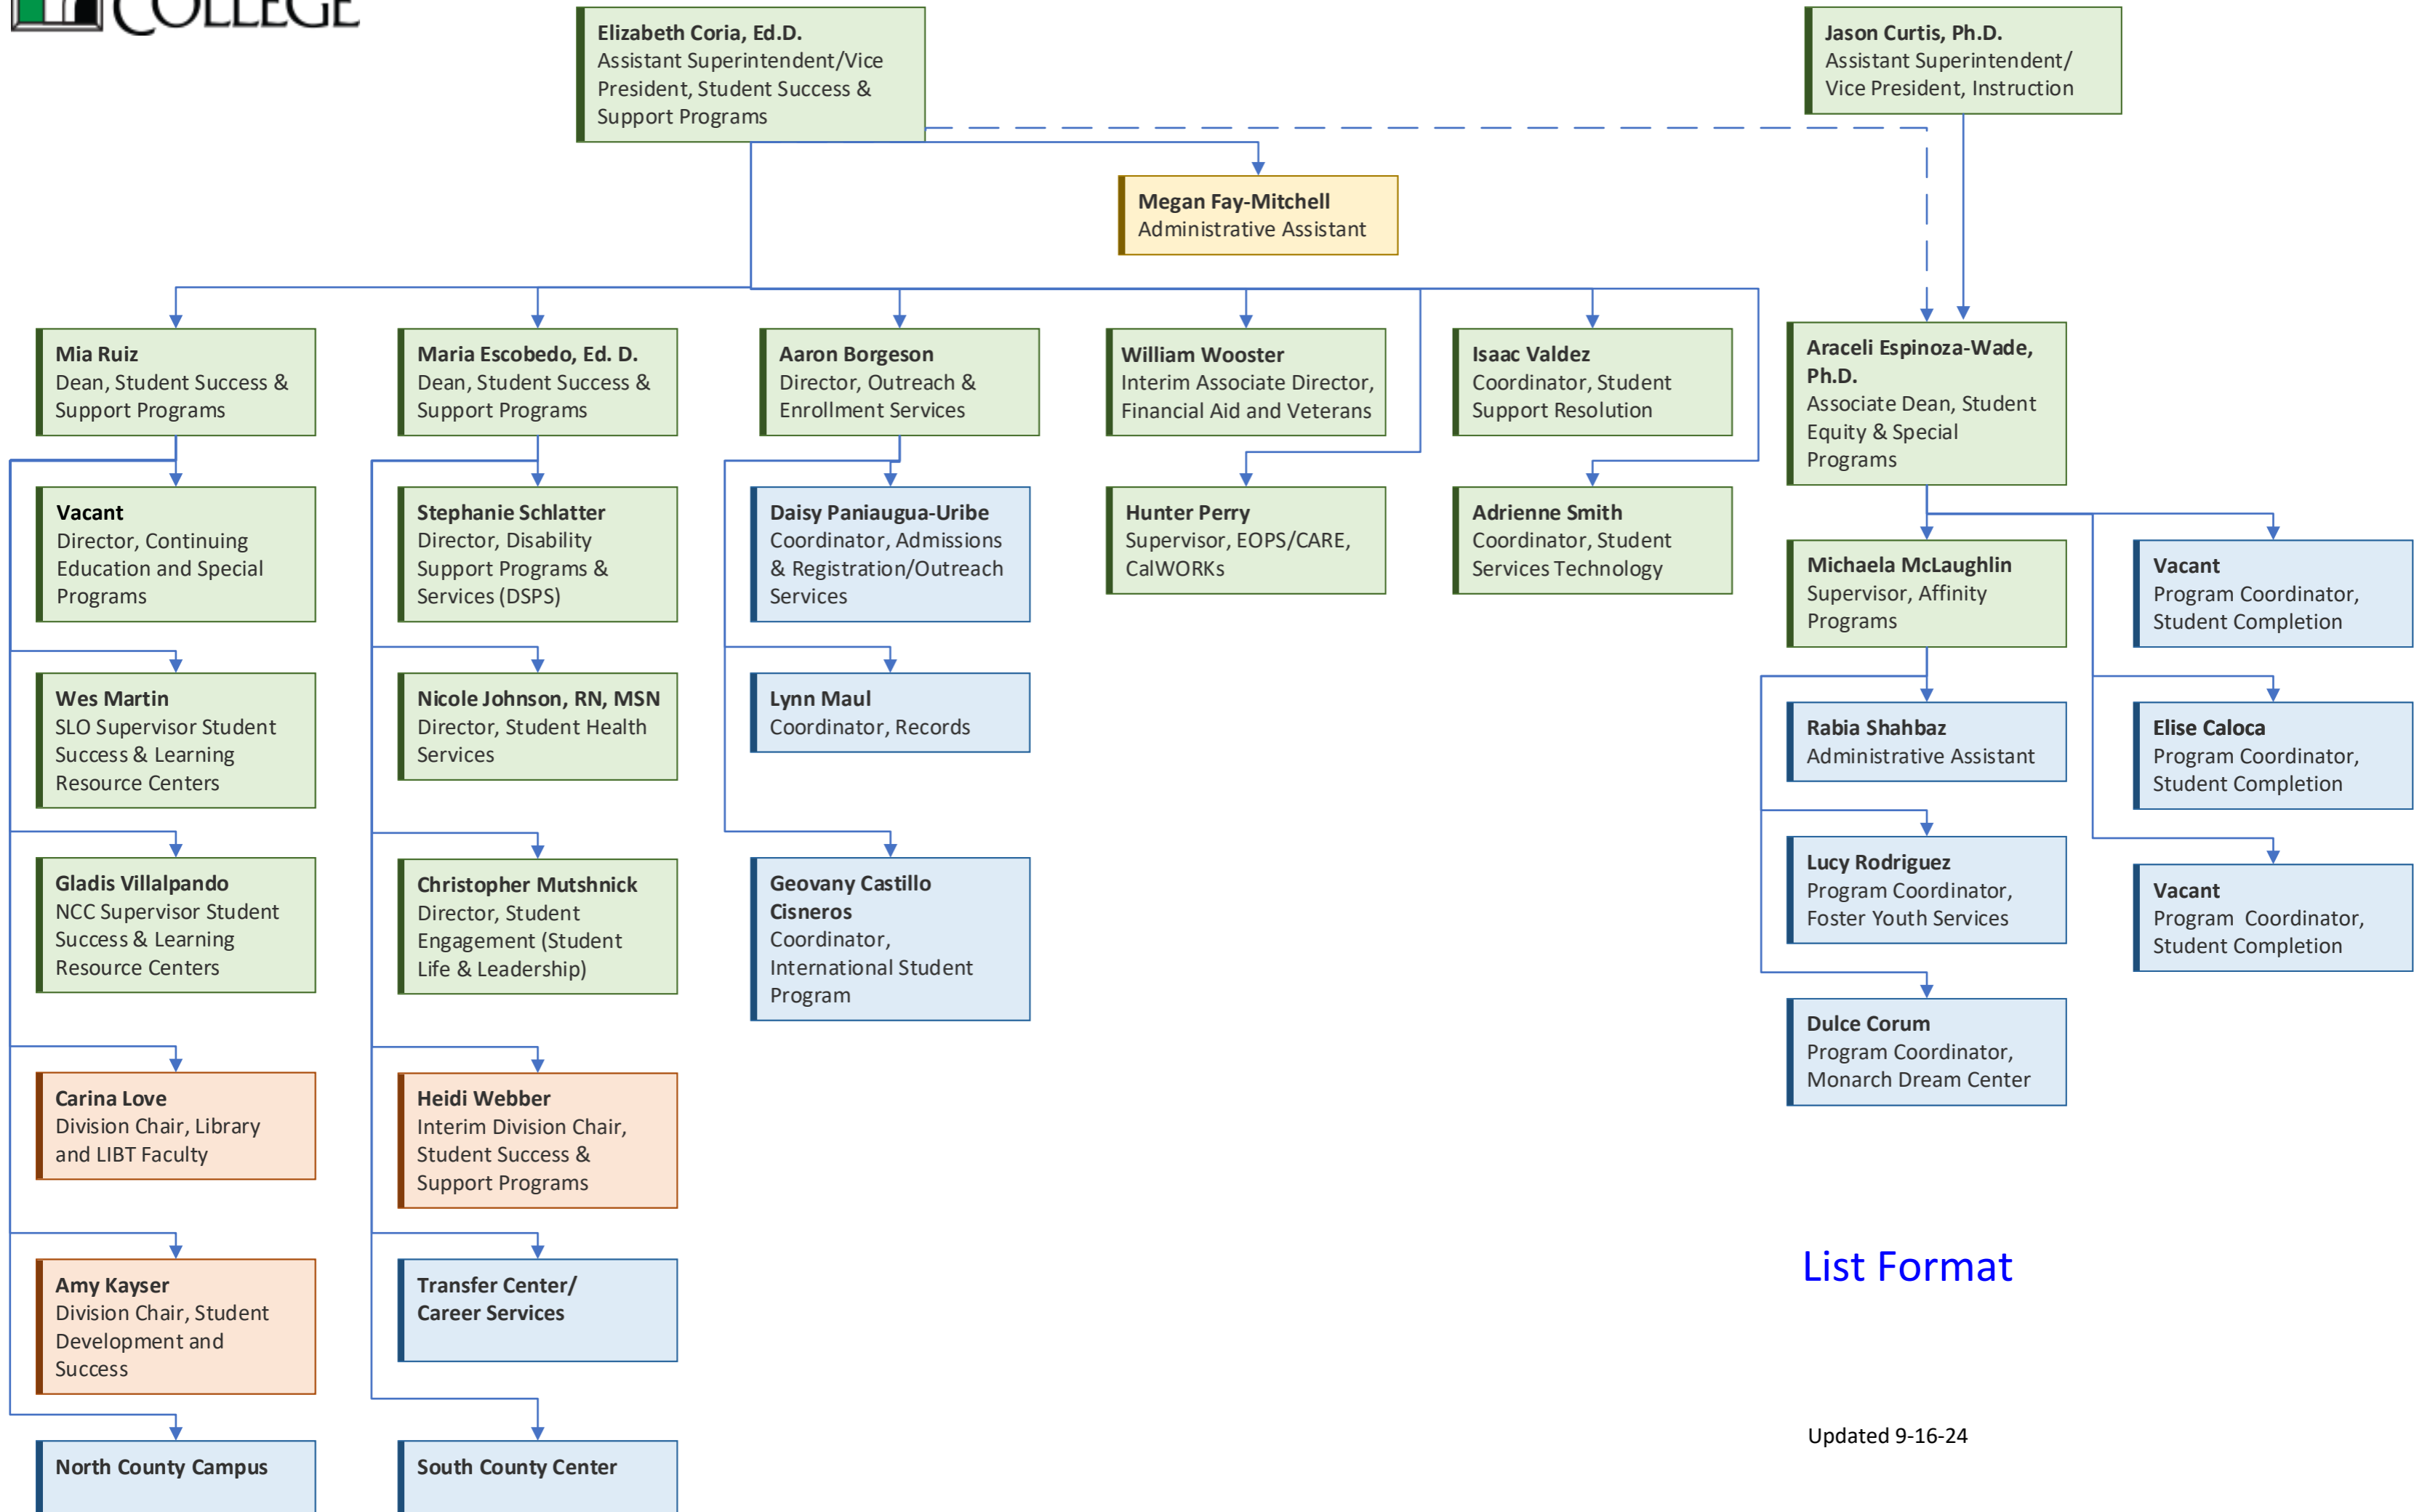

San Luis Obispo County Community College District
Assistant Superintendent/Vice President Student Success and Support Programs

List Format

Updated 9-16-24