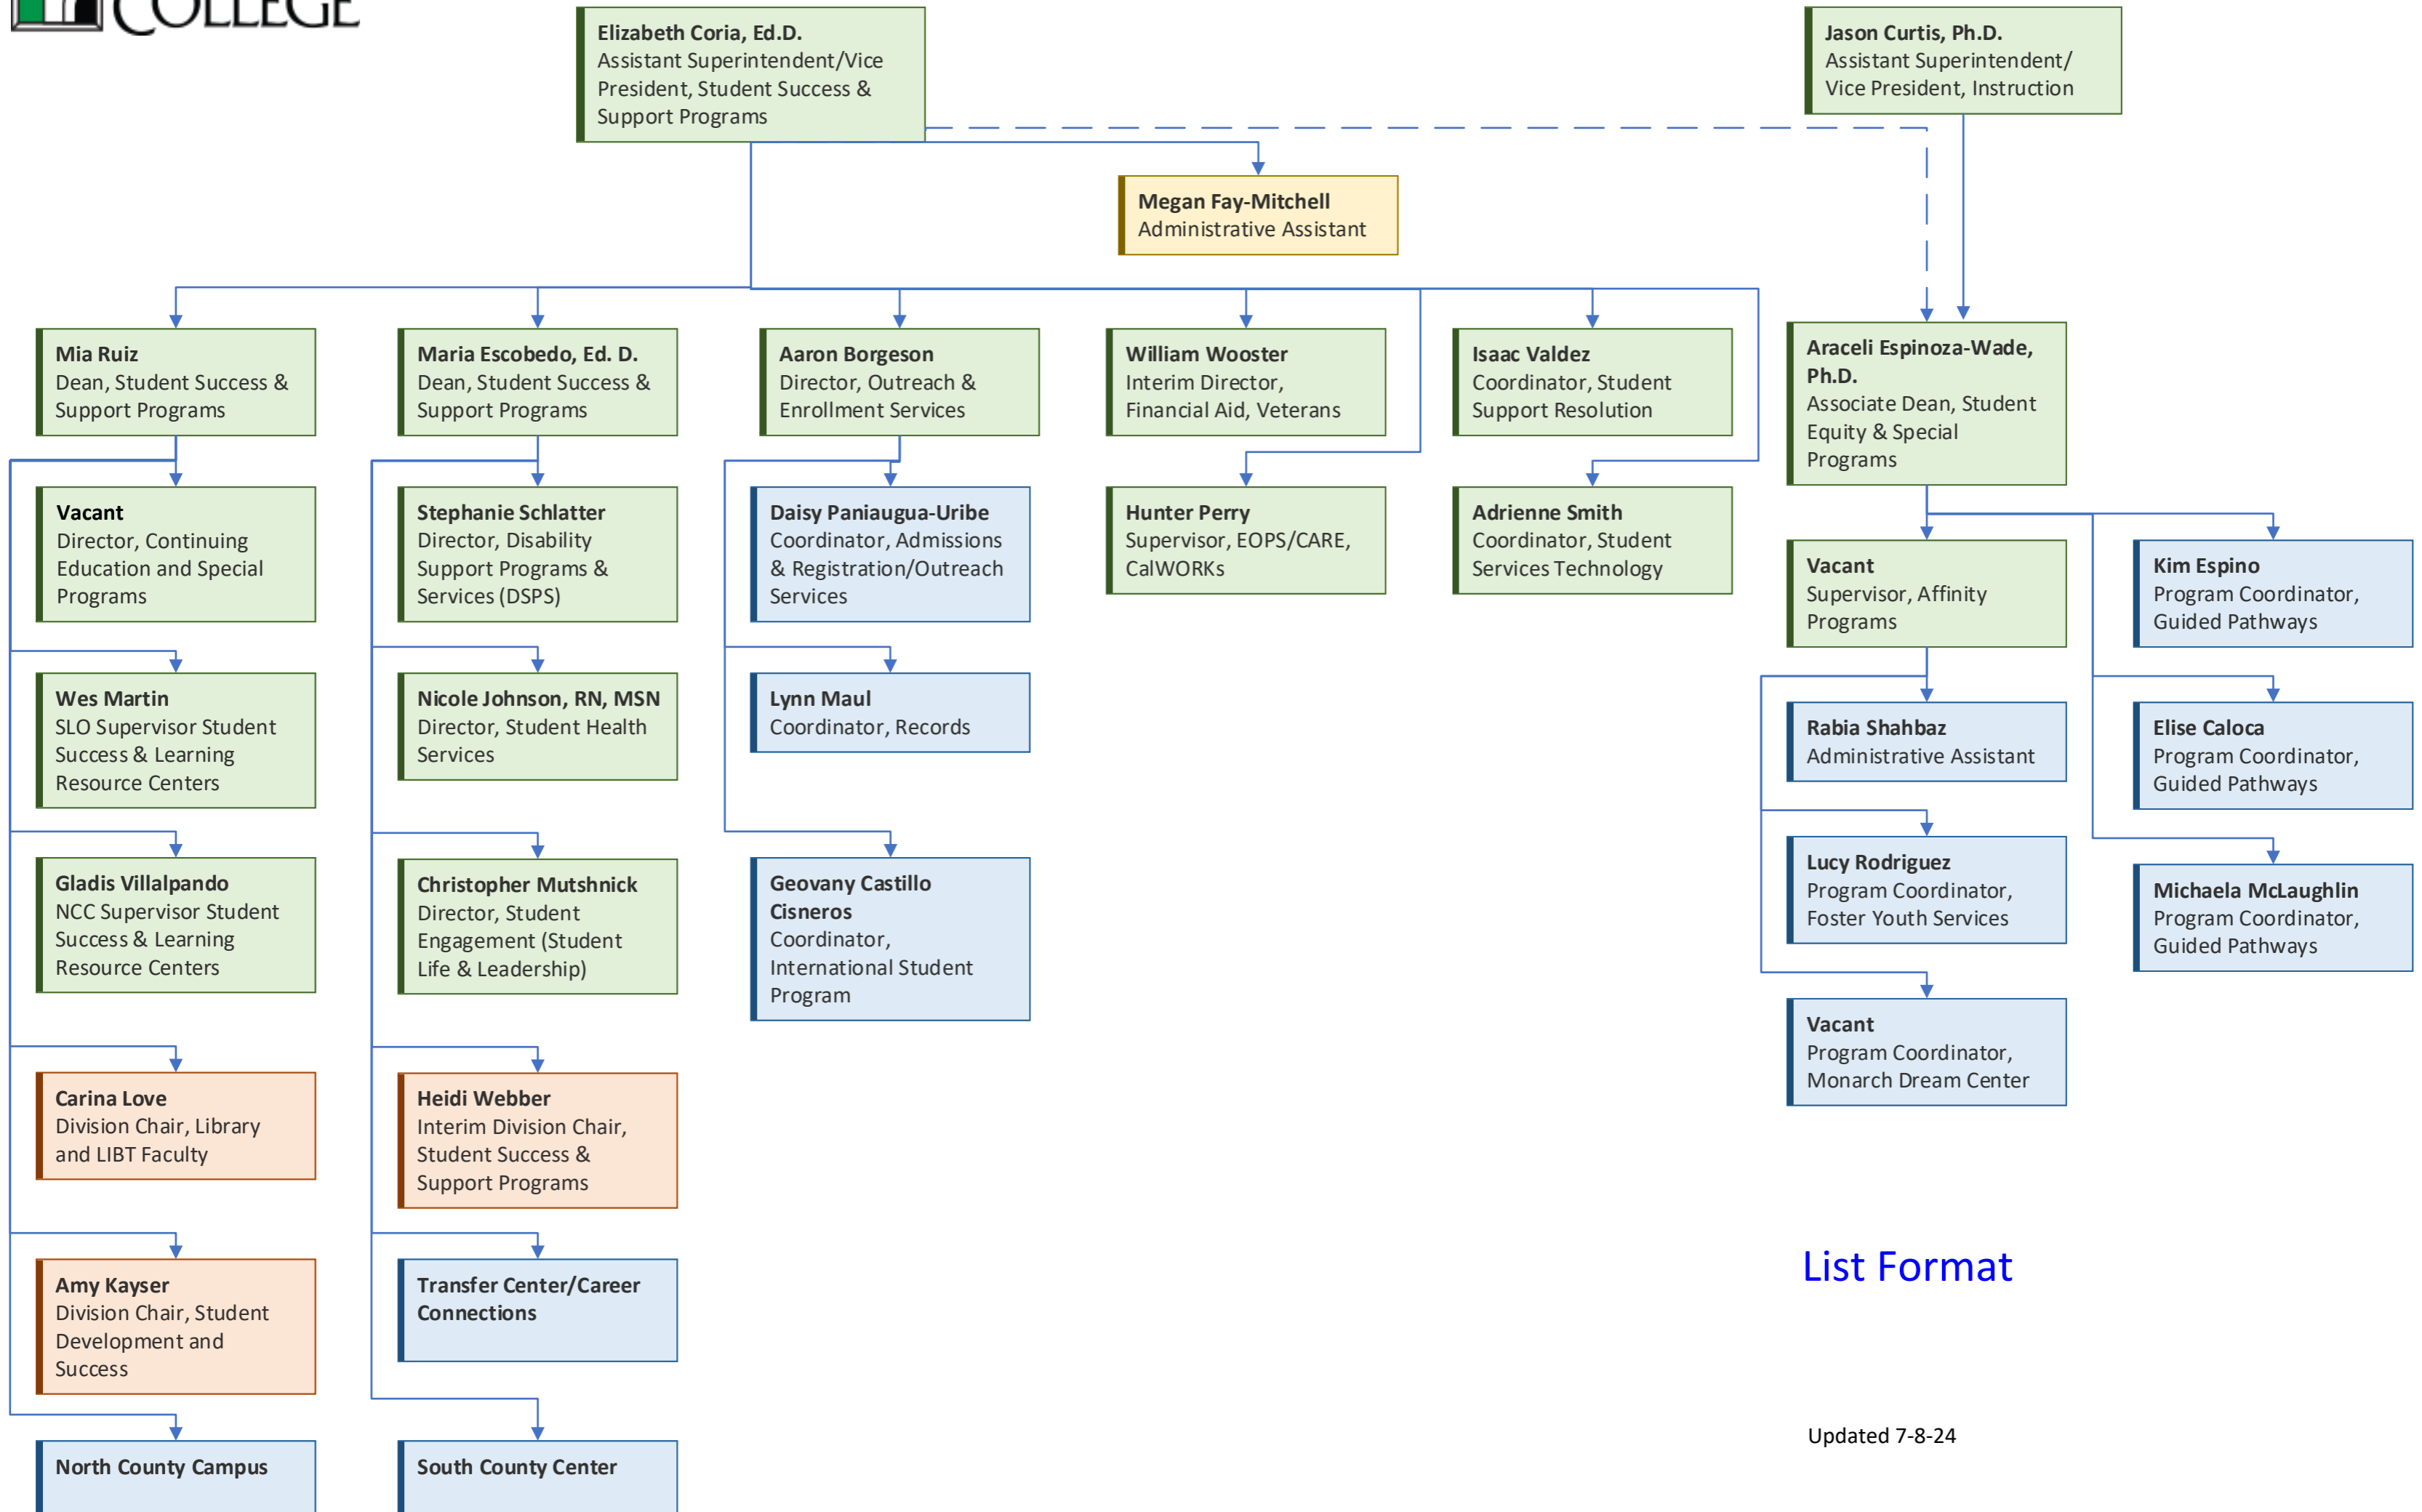

San Luis Obispo County Community College District
Assistant Superintendent/Vice President Student Success and Support Programs

List Format

Updated 7-8-24