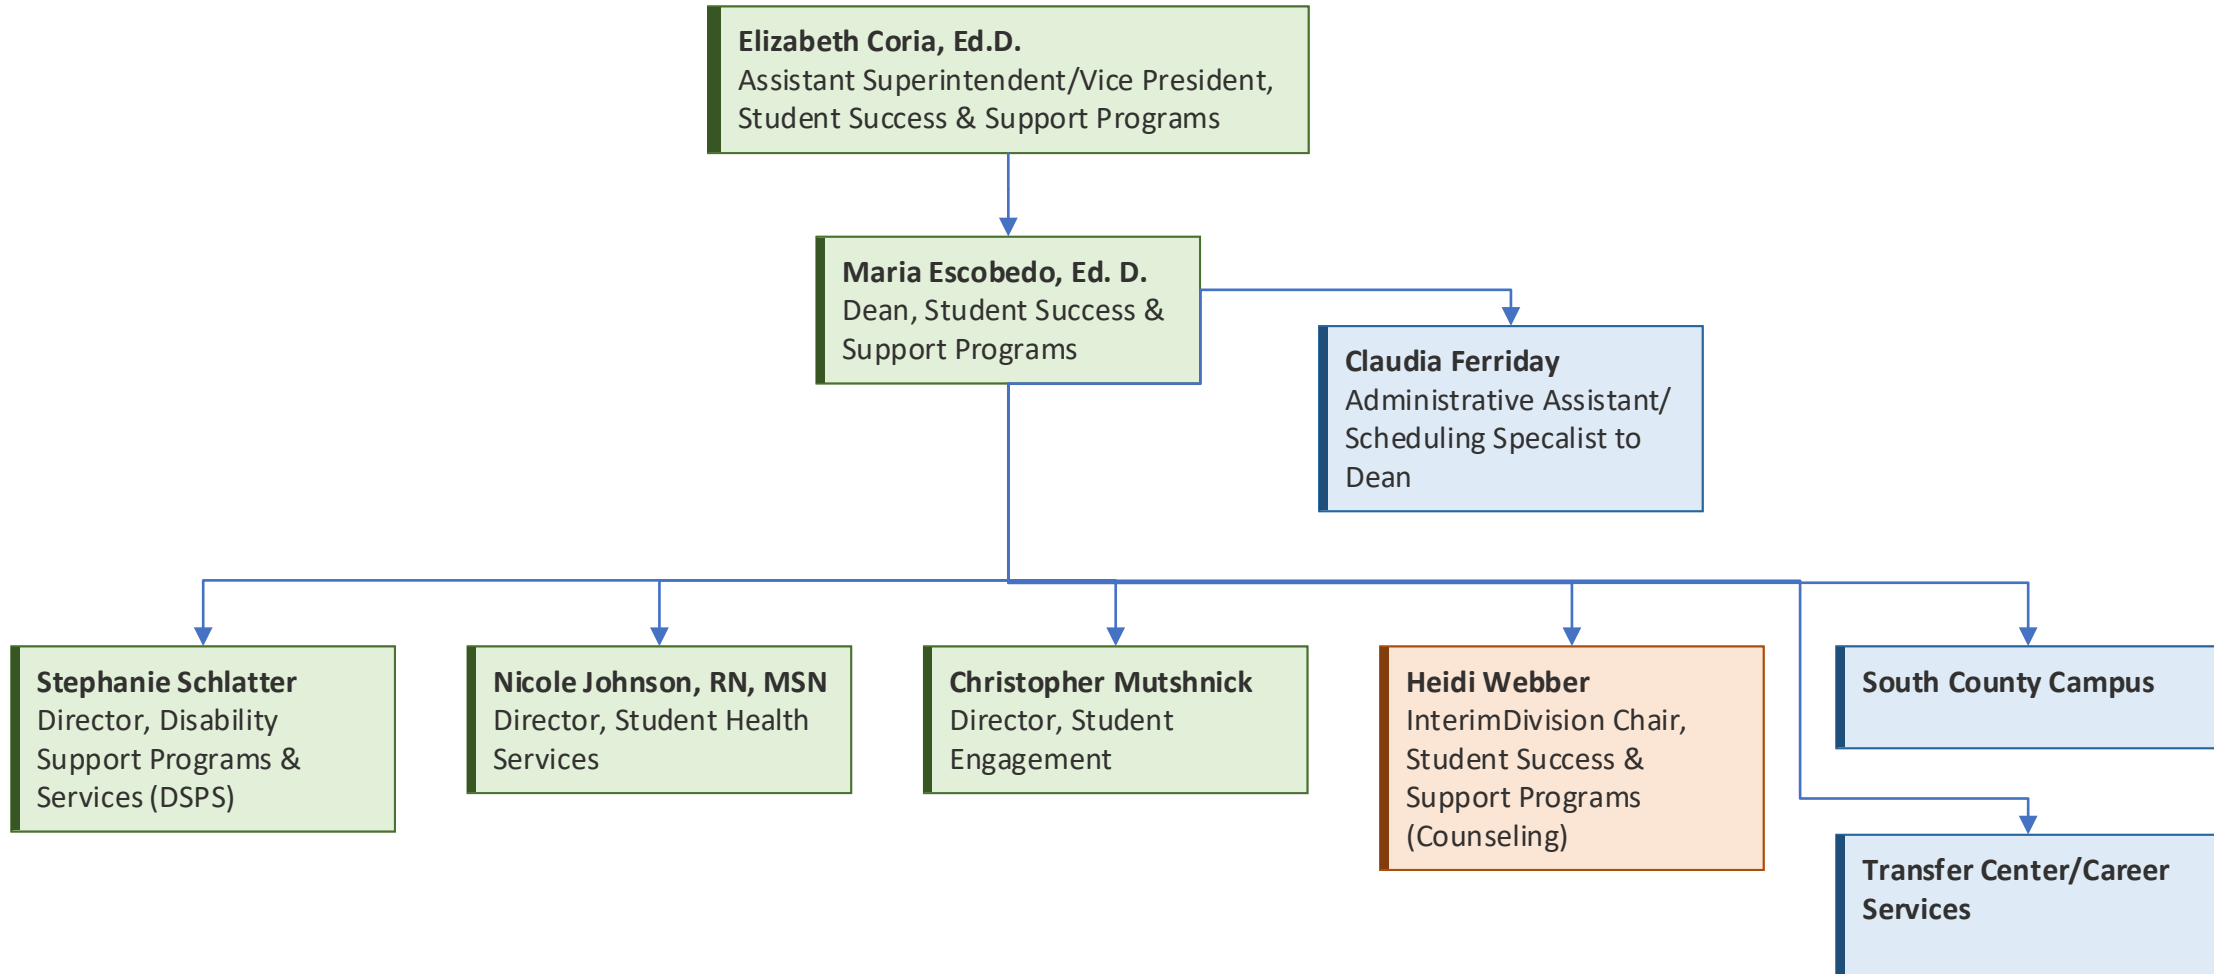

San Luis Obispo County Community College District Dean of Student Success & Support Programs (SLO)

List Format