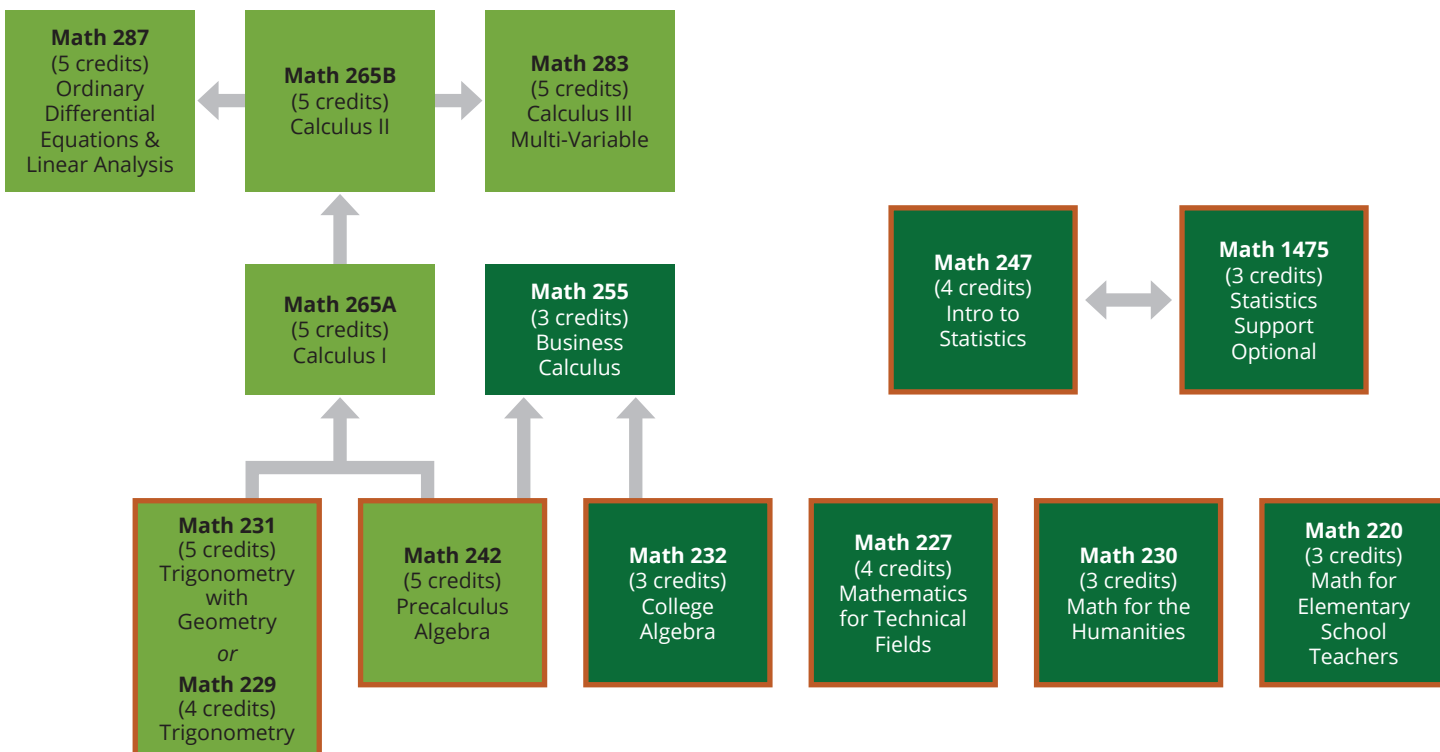

# MATH PLACEMENT

Students can do one of the following to place into a Math course:

- Complete the **online orientation** within your *myCuesta* portal to receive the recommendation for your first math course.
- Pass the AP Calculus or AP Statistics exam with a score of 3 or above—[Complete Prerequisite Form A](#).
- Earn a “C” or better grade in Math course taken at another college or university AND submit a copy of college/university transcript—[Complete Prerequisite Form A](#).

## MATH FLOWCHART

■ STEM†

■ NON-STEM†

□ = Transfer-level courses open to all students.

†† STEM and NON-STEM tracks are guidelines. Please discuss math placement with a counselor.