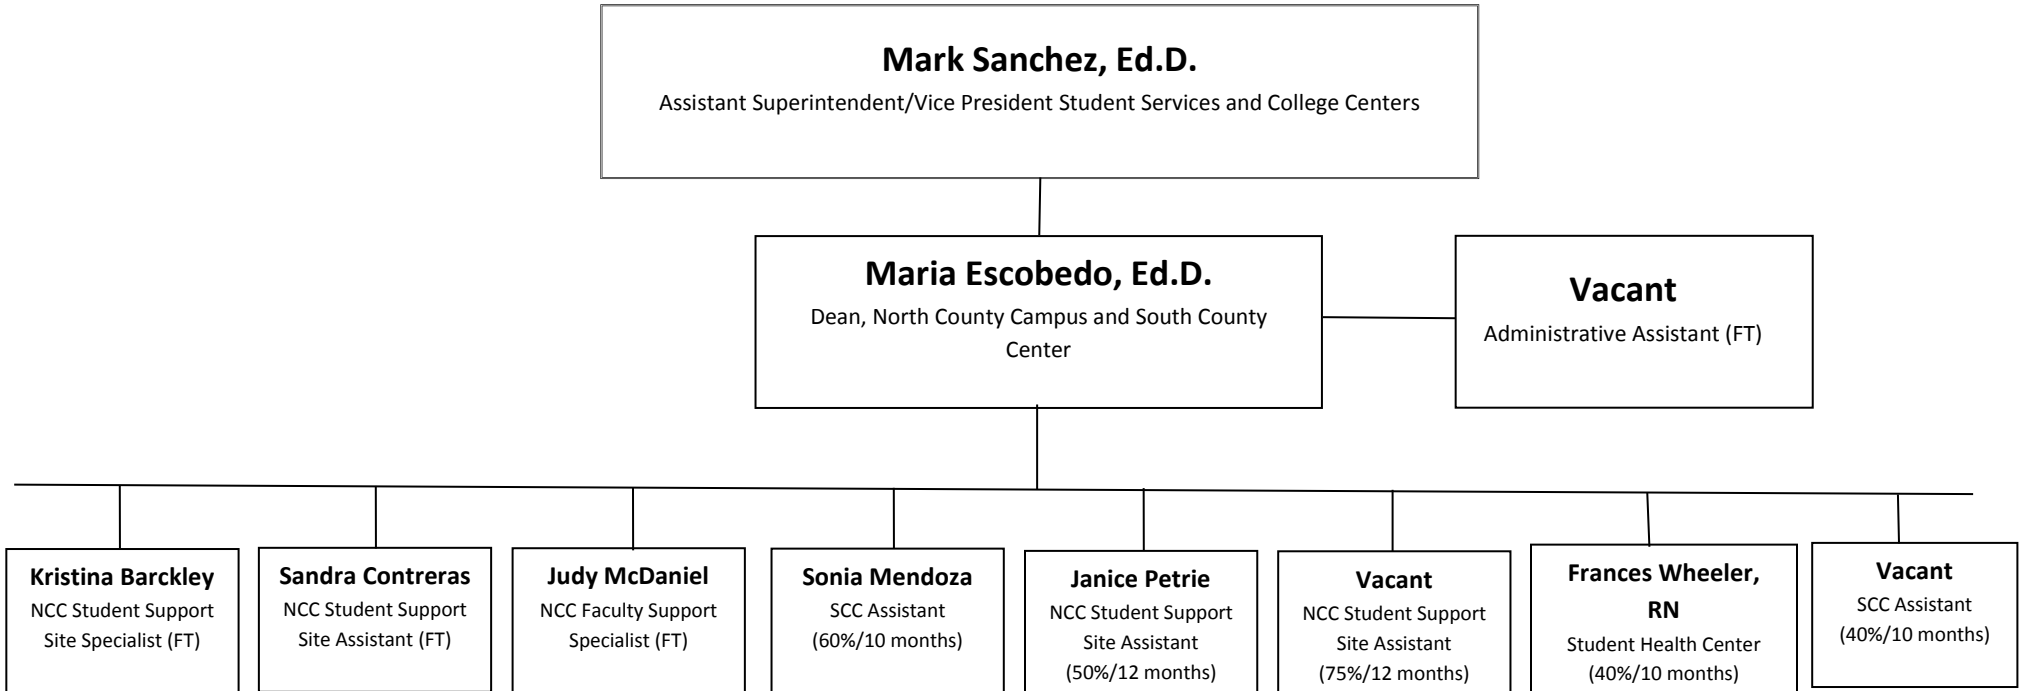

**SAN LUIS OBISPO COUNTY COMMUNITY COLLEGE DISTRICT  
NORTH COUNTY CAMPUS AND SOUTH COUNTY CENTER**

**North County Campus Cluster Coordinators\***

**Sean Boling**

**Beth-Ann Dumas**

Arts, Humanities, & Social Science

**Dr. Elizabeth Lobo**

**Jodi Meyer**

Math, Kinesiology, Sciences, Health Sciences,

Allied Health & Nursing

**Dr. Gary Rubin**

Workforce & Economic Development: Business Education, Engineering & Technology,