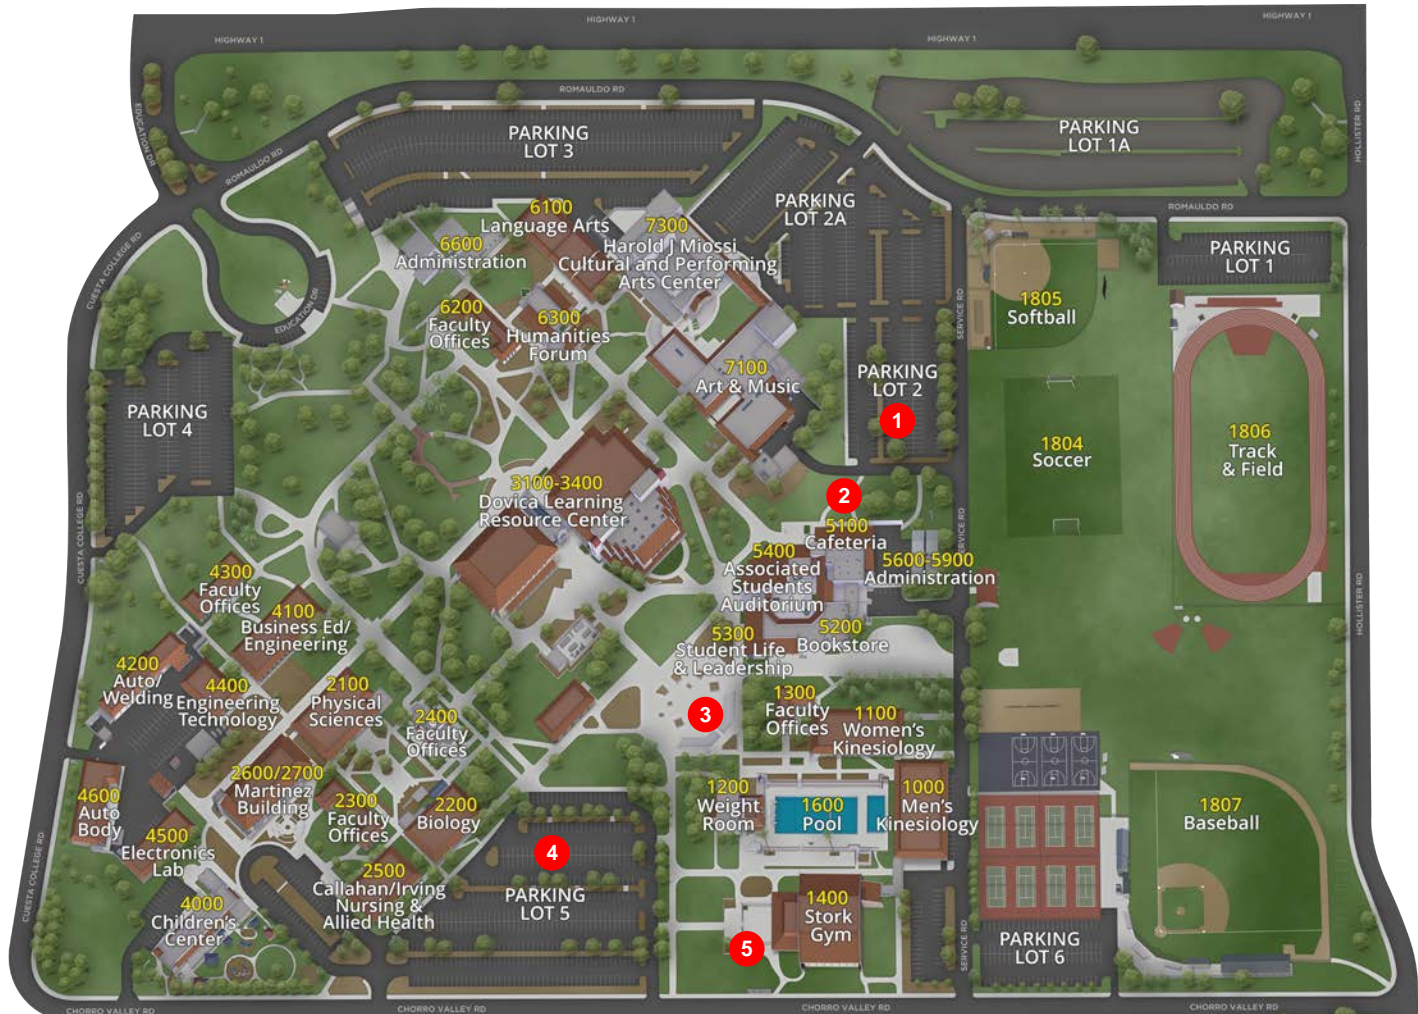

CUESTA COLLEGE SAN LUIS OBISPO CAMPUS

HIGHWAY 1, SAN LUIS OBISPO, CA 93403 | (805) 546-3100

- 1 Graduate Drop-off 2 Check-in 3 Commencement Site 4 Guest Parking 5 Reception